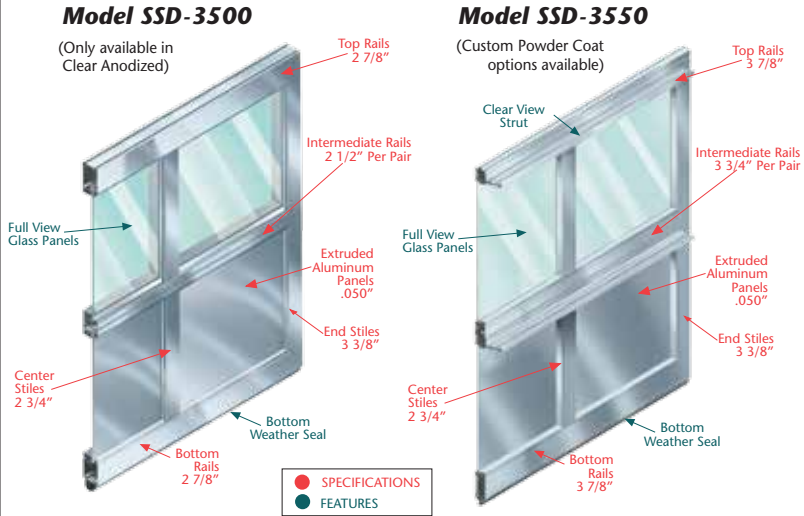

Sectional Doors | SSD-3500 / SSD-3550

DOOR WIDTHS TO 24' 2"

CLEARVIEW ALUMINUM STRUT SYSTEM

DEL DEN **GARAGE DOORS**

"Experience the Quality"

Model SSD-3500 with Aluminum top and bottom panels.

Delden's aluminum doors are constructed of 2" thick extruded aluminum rails and stiles and can be fitted with solid aluminum panels or a variety of full-view glass options. Perfect for automotive showrooms and repair centers, service stations, car washes, fire houses, restaurants, and sports complexes; our aluminum doors create a clean style for any facility. These doors can be installed as stationary mount or operative as a stylish alternative for indoor/outdoor environments.

Model SSD-3500 with custom stile arrangement.

NEW! The ClearView Aluminum Strut System provides added strength and durability to larger Model SSD-3550 without restricting viewing area. Included as standard for doors 16' 4" to 24' 2".

Construction

SSD-3500/ SSD-3550

Model SSD-3500 - Medium Duty Aluminum Door
Model SSD-3550 - Heavy Duty Aluminum Door

Specifications	SSD-3500	SSD-3550
Aluminum Thickness	6063-T5	6063-T5
R - Value	N/A	N/A
Maximum Standard Height	12'	18'
Maximum Standard Width	12'-2"	24'-2"
Door Thickness	2" (51 mm)	2" (51 mm)
Exterior Color	See chart for available colors	See chart for available colors
Custom Options ¹	✓	✓
Glazing	1/8" (3.2mm)	1/8" (3.2mm) or 1/2" Insulated Double Pane

¹Available in 1" width increments

Glazing Options	SSD-3500	SSD-3550
DSB Glass		
Single	✓	✓
Insulated	N/A	✓
Tempered Glass		
Single	✓	✓
Double	N/A	✓
Obscure Glass		
Single	✓	✓
Insulated	N/A	✓
Polycarbonate Glazed	N/A	✓
Acrylic Glazed	✓	✓
Aluminum Panel	✓	✓
Custom Options	N/A	✓