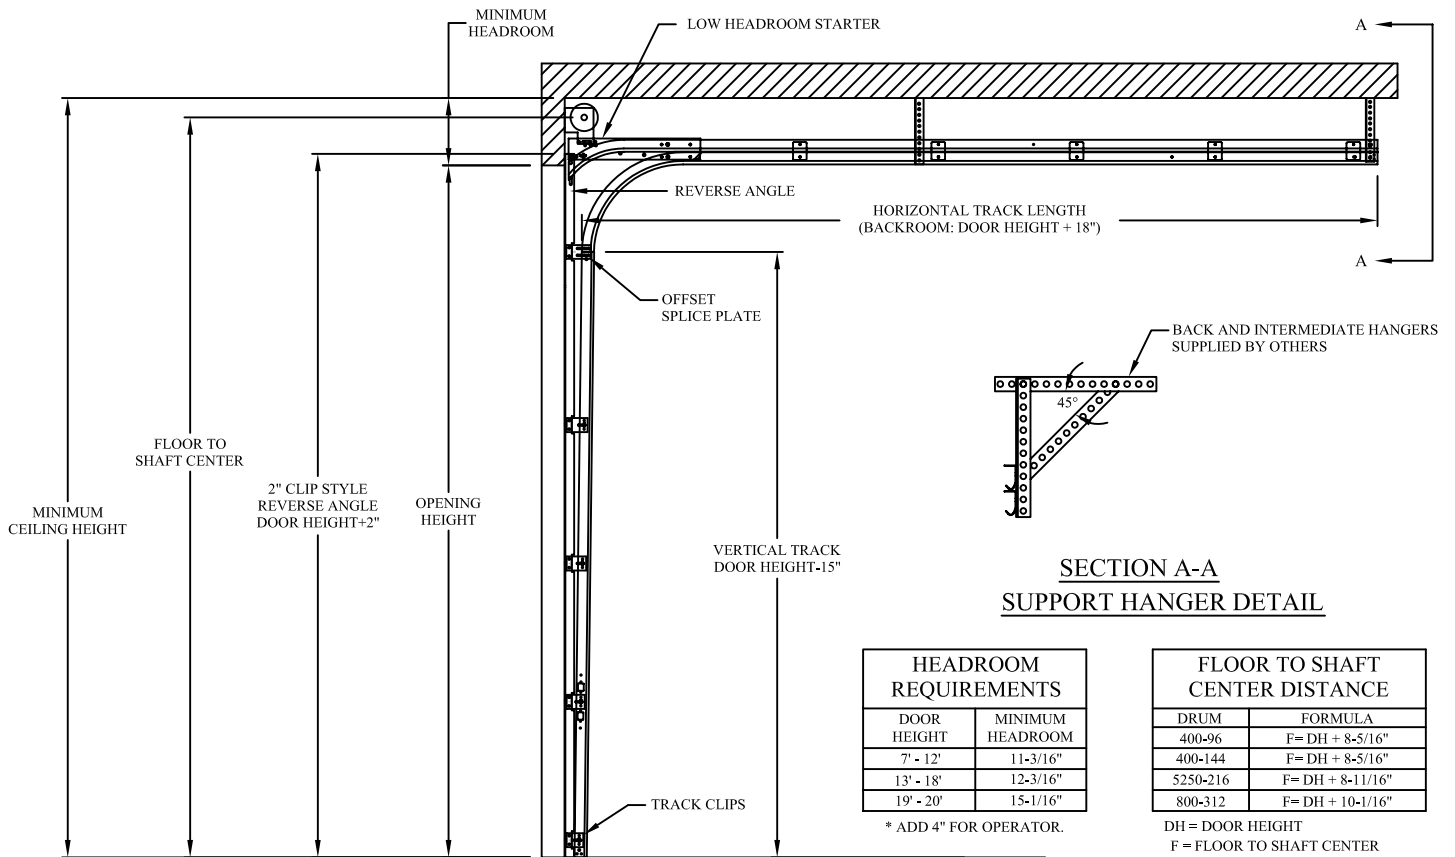

COMMERCIAL REVERSE ANGLE MOUNT LOW HEADROOM  
TORSION TO THE FRONT

GARAGE DOORS

STANDARD LIFT LOW HEADROOM TO THE FRONT  
ANGLE MOUNT TRACK SET DETAIL